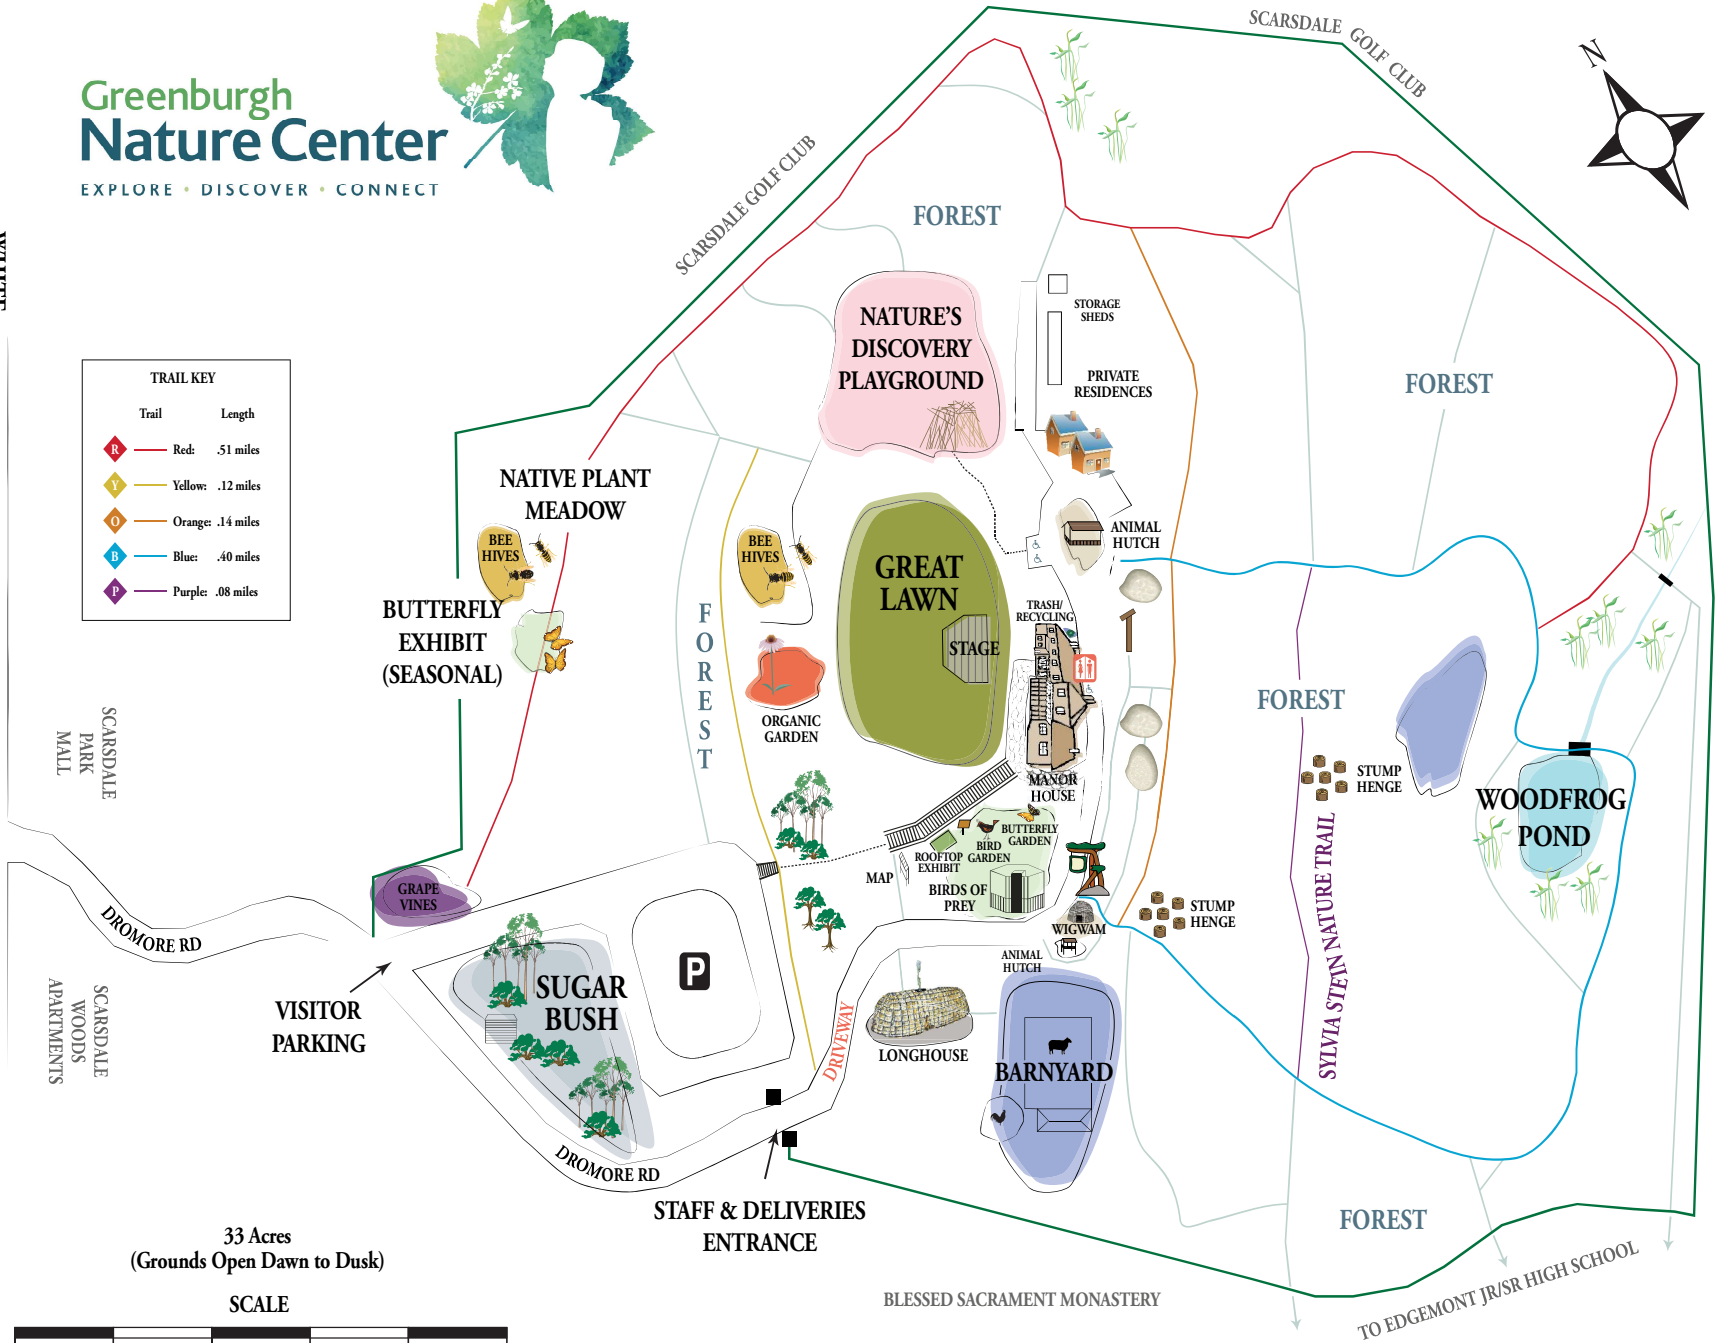

Greenburgh Nature Center

EXPLORE • DISCOVER • CONNECT

↑
WHITE
PLAINS

CENTRAL PARK AVENUE

↓
YONKERS

TRAIL KEY	
Trail	Length
	Red: .51 miles
	Yellow: .12 miles
	Orange: .14 miles
	Blue: .40 miles
	Purple: .08 miles

33 Acres
(Grounds Open Dawn to Dusk)

SCALE